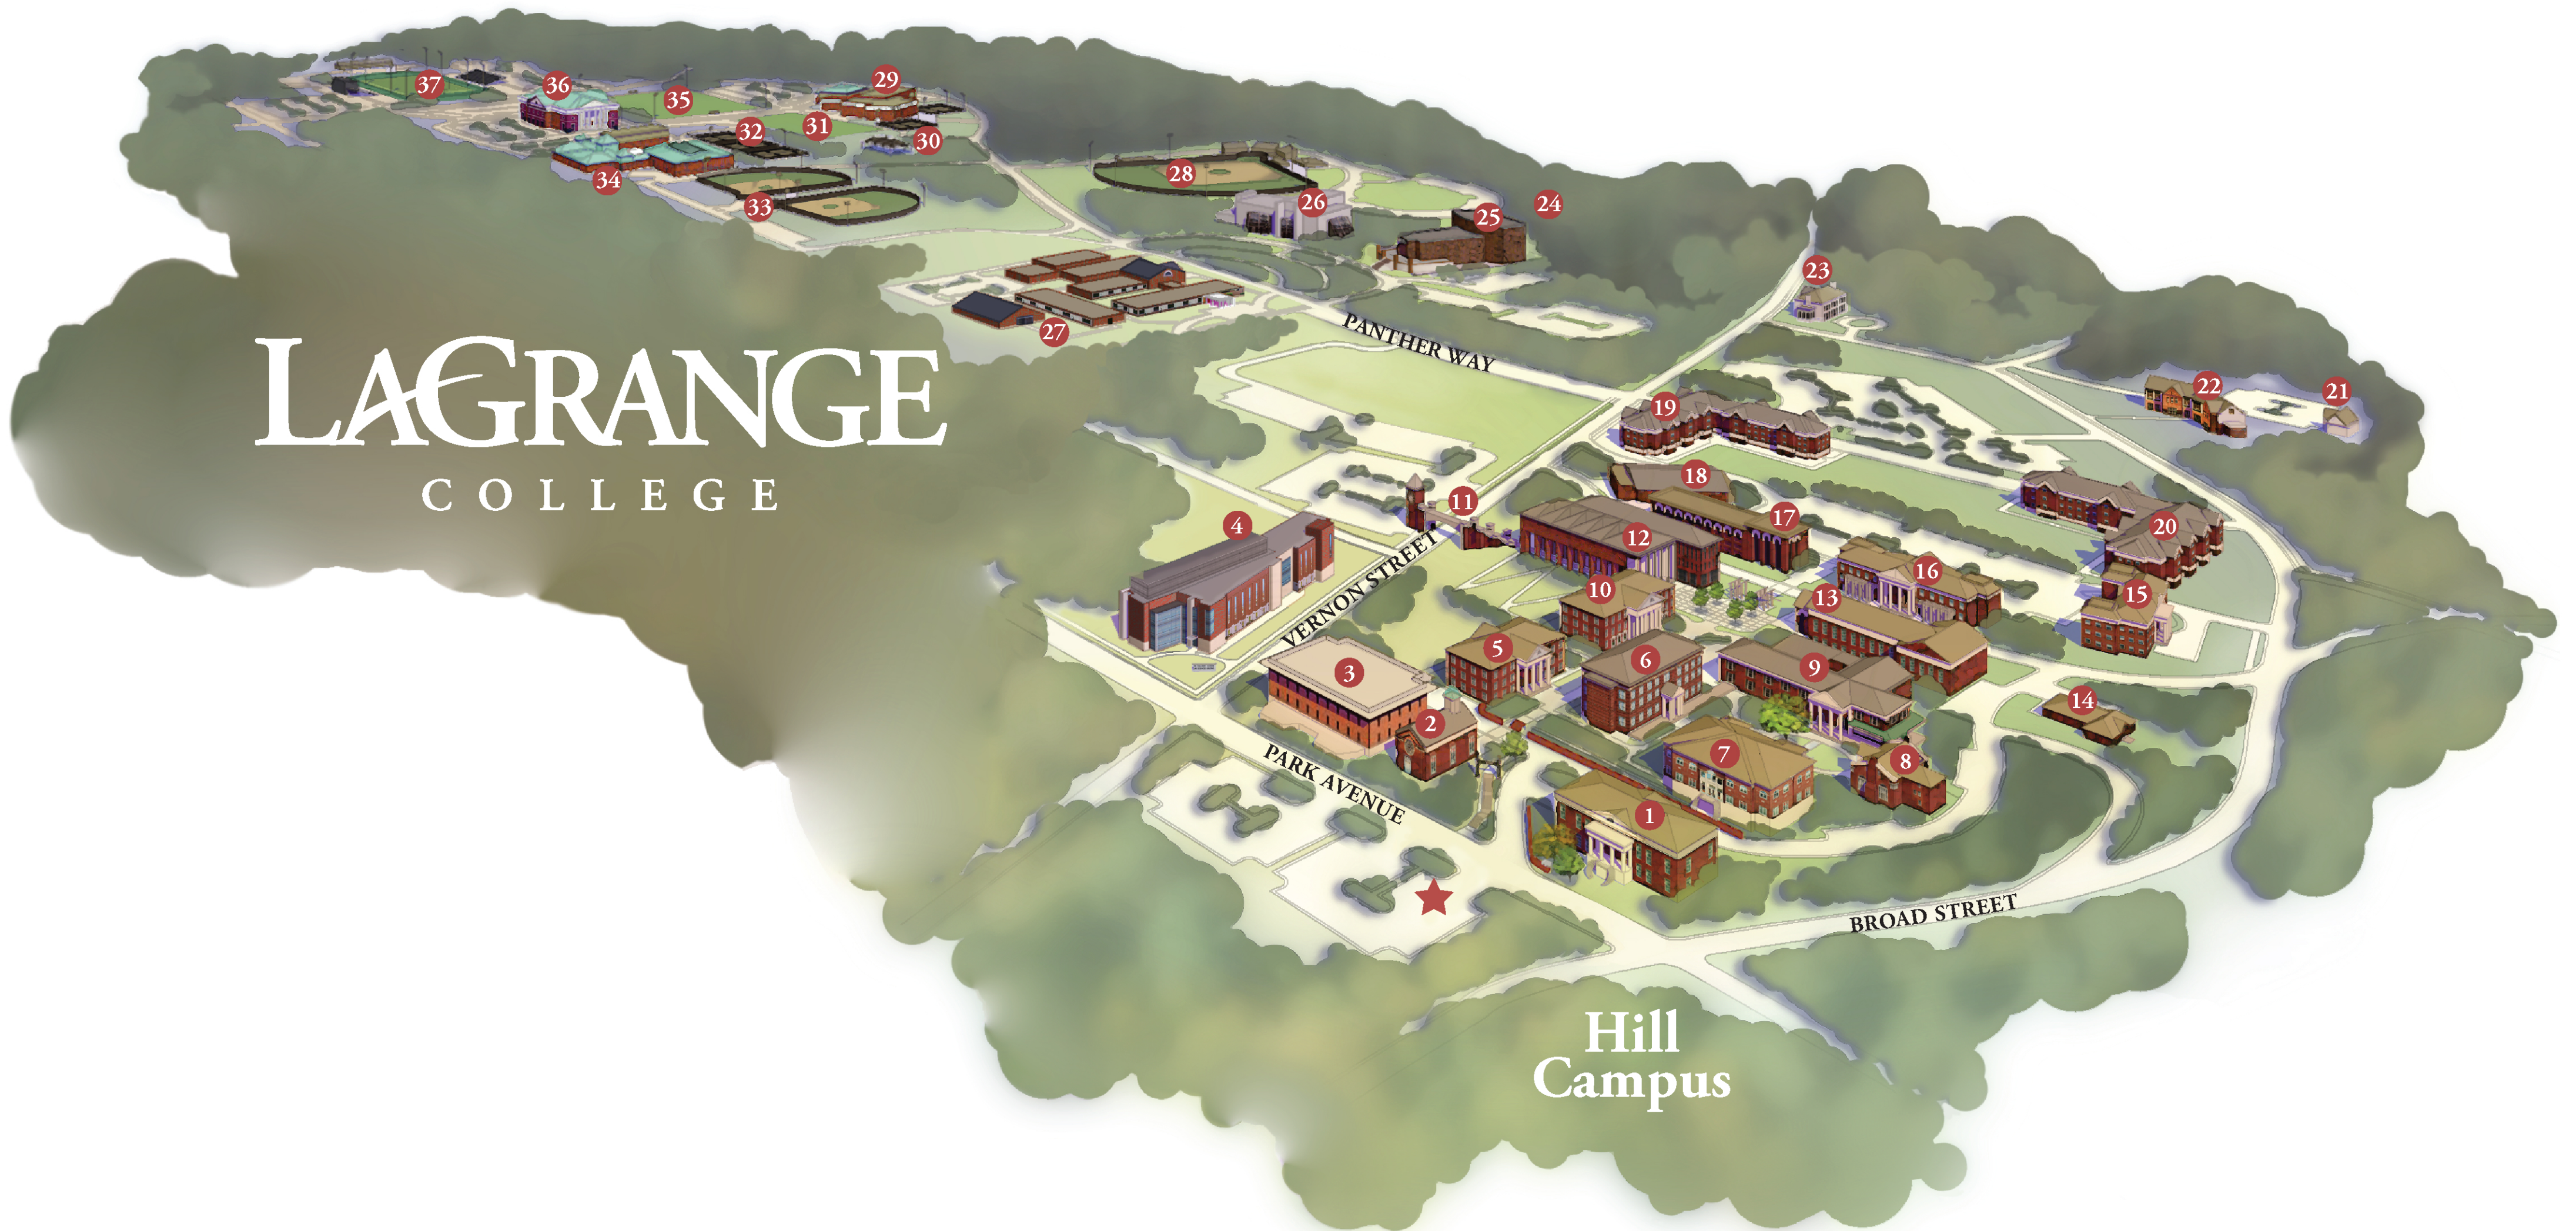

# LAGRANGE

COLLEGE

Hill  
Campus

- |                                 |                           |                               |                                 |                         |
|---------------------------------|---------------------------|-------------------------------|---------------------------------|-------------------------|
| ★ Admissions & Visitor Parking  | 8. Quillian Building      | 16. Turner Hall               | 24. Fraternity Court            | 32. Tennis Courts       |
| 1. Banks Hall                   | 9. Smith Hall             | 17. Henry Residence Hall      | 25. Price Theater               | 33. Softball Complex    |
| 2. Chapel                       | 10. Pitts Residence Hall  | 18. Mariotti Gymnasium        | 26. Lamar Dodd Art Center       | 34. Hudson Natatorium   |
| 3. Callaway Science Building    | 11. Gulley Gateway Bridge | 19. Hawkins Hall              | 27. West Side                   | 35. Soccer Field        |
| 4. Hudson Lab Sciences Building | 12. Lewis Library         | 20. Candler Residence Hall    | 28. Cleveland Field             | 36. Callaway Auditorium |
| 5. Manget Building              | 13. Pitts Dining Hall     | 21. Mitchell Building         | 29. Callaway Education Building | 37. Callaway Stadium    |
| 6. Hawkes Hall                  | 14. Candler Cottage       | 22. Sunny Gables Alumni House | 30. Nick Allen Pavilion         |                         |
| 7. Callaway Academic Building   | 15. Boatwright Hall       | 23. President's Home          | 31. Football Practice Field     |                         |